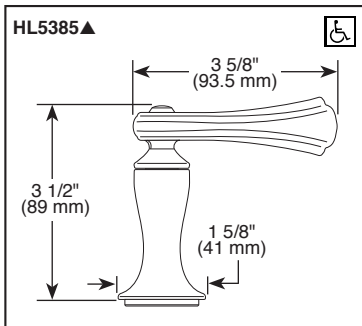

▲ Designate proper finish suffix

BRIZO®

WIDESPREAD LAVATORY FAUCETS

- Charlotte® Bath Collection
- Two Handle Deck Mount

STANDARD SPECIFICATIONS:

- Max. 1.50 gpm @ 60 psi, 5.70 L/min @ 414 kPa
- Max. (ECO models only) 1.20 gpm @ 60 psi, 4.54 L/min @ 414 kPa
- Three hole mount
- LHP - Less Handle Program. See handle options below
- Control mechanism shall be of the rotating ceramic cylinder type with 90° (1/4 turn) rotation
- Metal drain with pop-up type fitting with plated flange and stopper

WARRANTY

- Lifetime limited warranty on parts (other than electronic parts and batteries) and finishes: or, for commercial users, for 5 years from date of purchase.
- 5 year limited warranty on electronic parts (other than batteries); or, for commercial users, for 1 year from the date of purchase. No warranty is provided on batteries.

COMPLIES WITH:

- ASME A112.18.1 / CSA B125.1
- ASME A112.18.2 / CSA B125.2
- Indicates compliance to ICC/ANSI A117.1
- EPA WaterSense
- Verified compliant with .25% weighted average Pb content regulations.