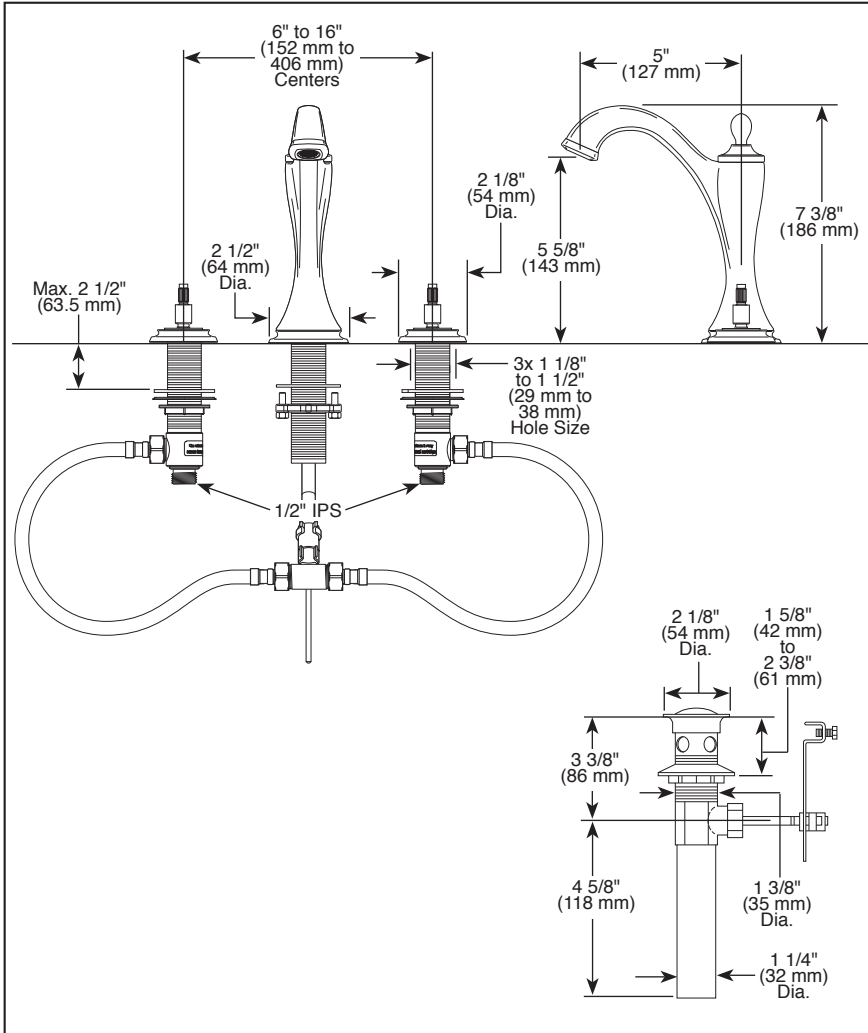

▲ Designate proper finish suffix

BRIZO®

WIDESPREAD LAVATORY FAUCETS

- Charlotte® Bath Collection
- Two Handle Deck Mount

STANDARD SPECIFICATIONS:

- Max. 1.50 gpm @ 60 psi, 5.70 L/min @ 414 kPa
- Max. (ECO models only) 1.20 gpm @ 60 psi, 4.54 L/min @ 414 kPa
- Three hole mount
- LHP - Less Handle Program. See handle options below
- Control mechanism shall be of the rotating ceramic cylinder type with 90° (1/4 turn) rotation
- Metal drain with pop-up type fitting with plated flange and stopper

WARRANTY

- Lifetime limited warranty on parts (other than electronic parts and batteries) and finishes: or, for commercial users, for 5 years from date of purchase.
- 5 year limited warranty on electronic parts (other than batteries); or, for commercial users, for 1 year from the date of purchase. No warranty is provided on batteries.

COMPLIES WITH:

- ASME A112.18.1 / CSA B125.1
- ASME A112.18.2 / CSA B125.2
- Indicates compliance to ICC/ANSI A117.1
- EPA WaterSense
- Verified compliant with .25% weighted average Pb content regulations.